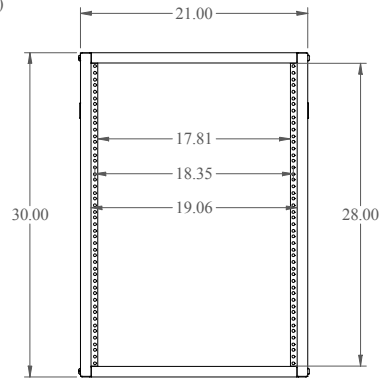

TOP VIEW

FRONT VIEW